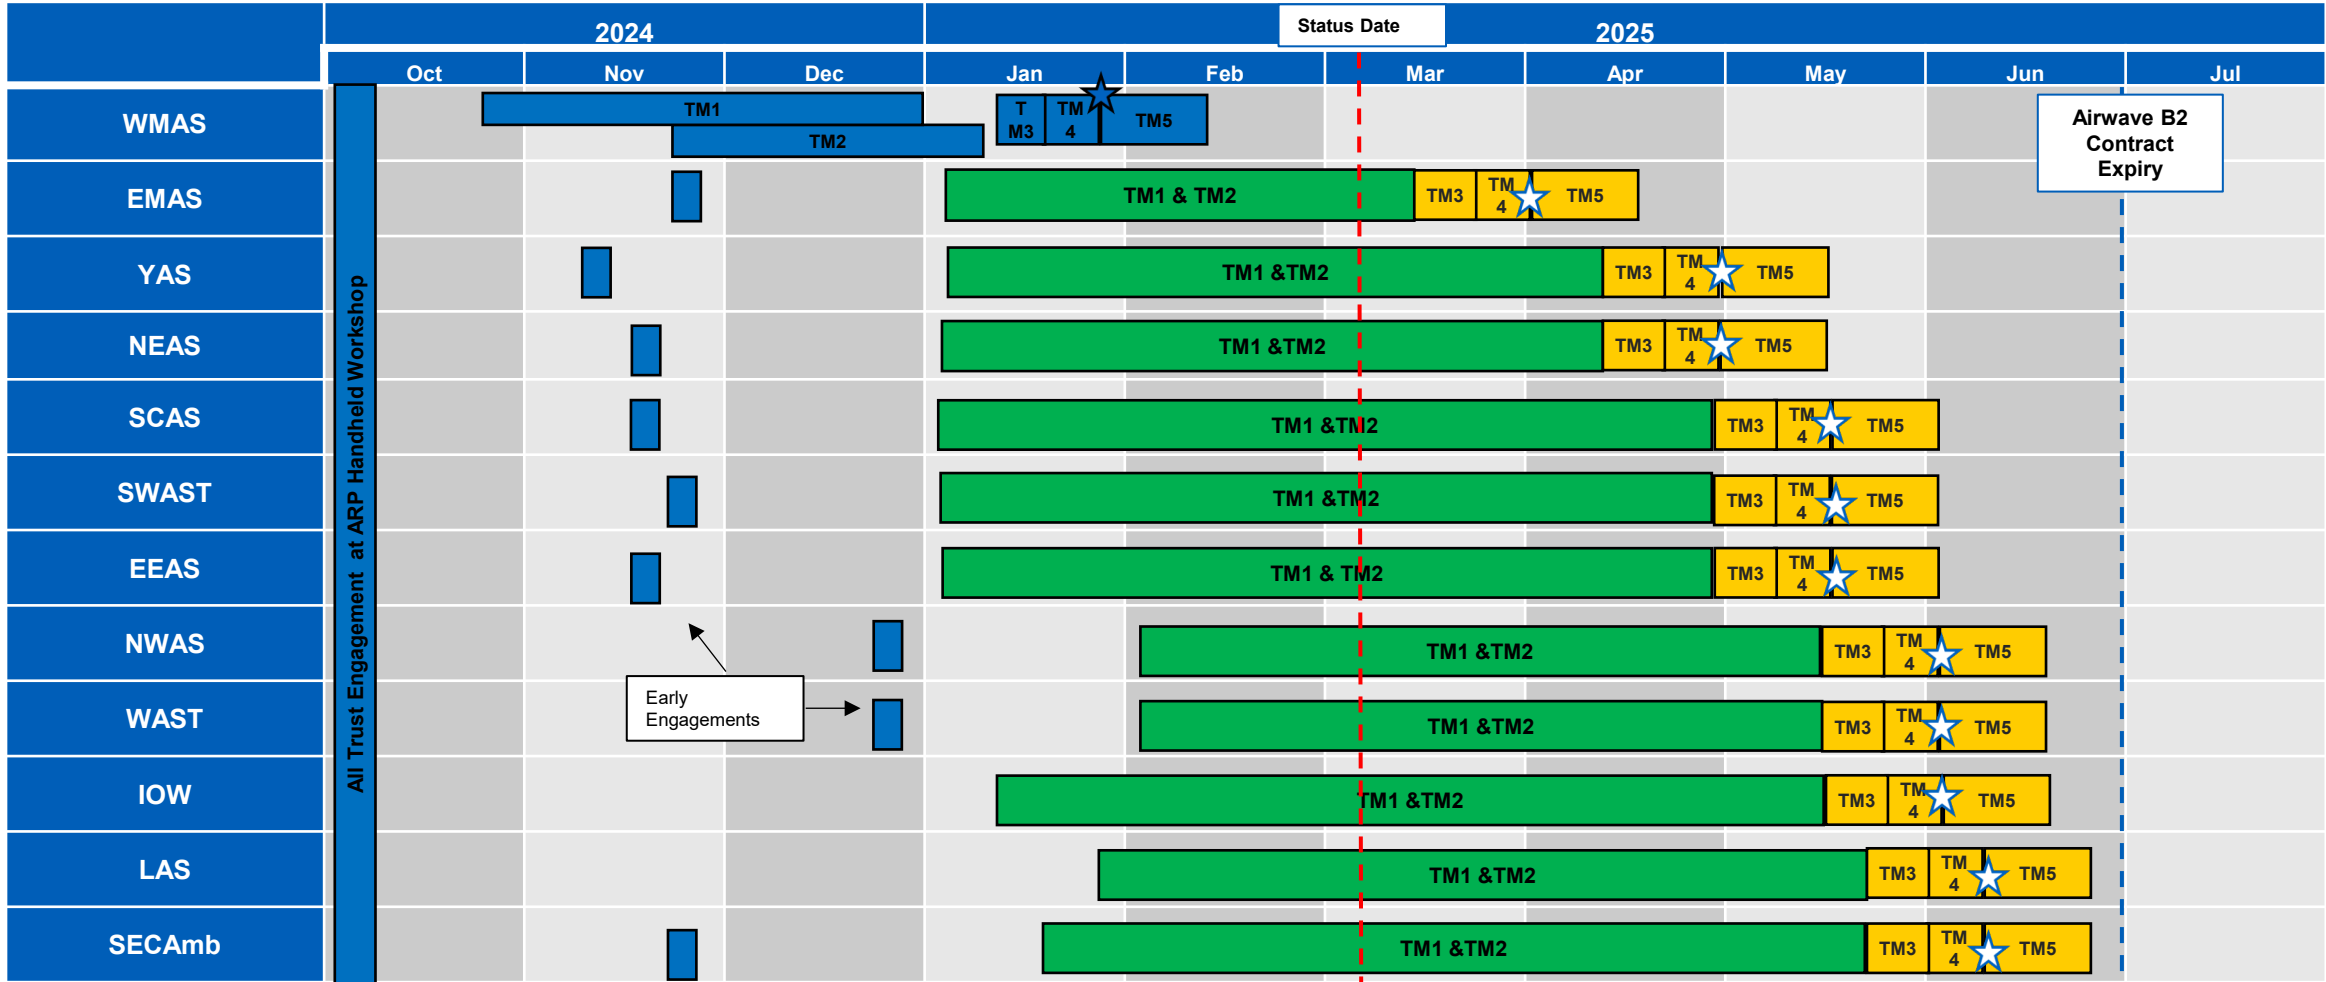

# Terminals Service Migration – Implementation

Ambulance Radio Programme

Terminal Service Go-Live

Complete
In Progress  
Planned / Target
At risk

TM1 – Initial Engagements / TM2 – Preparation & Configuration / TM3 – Service Readiness Testing / TM4 – Transition / TM5 – Post Go Live Support